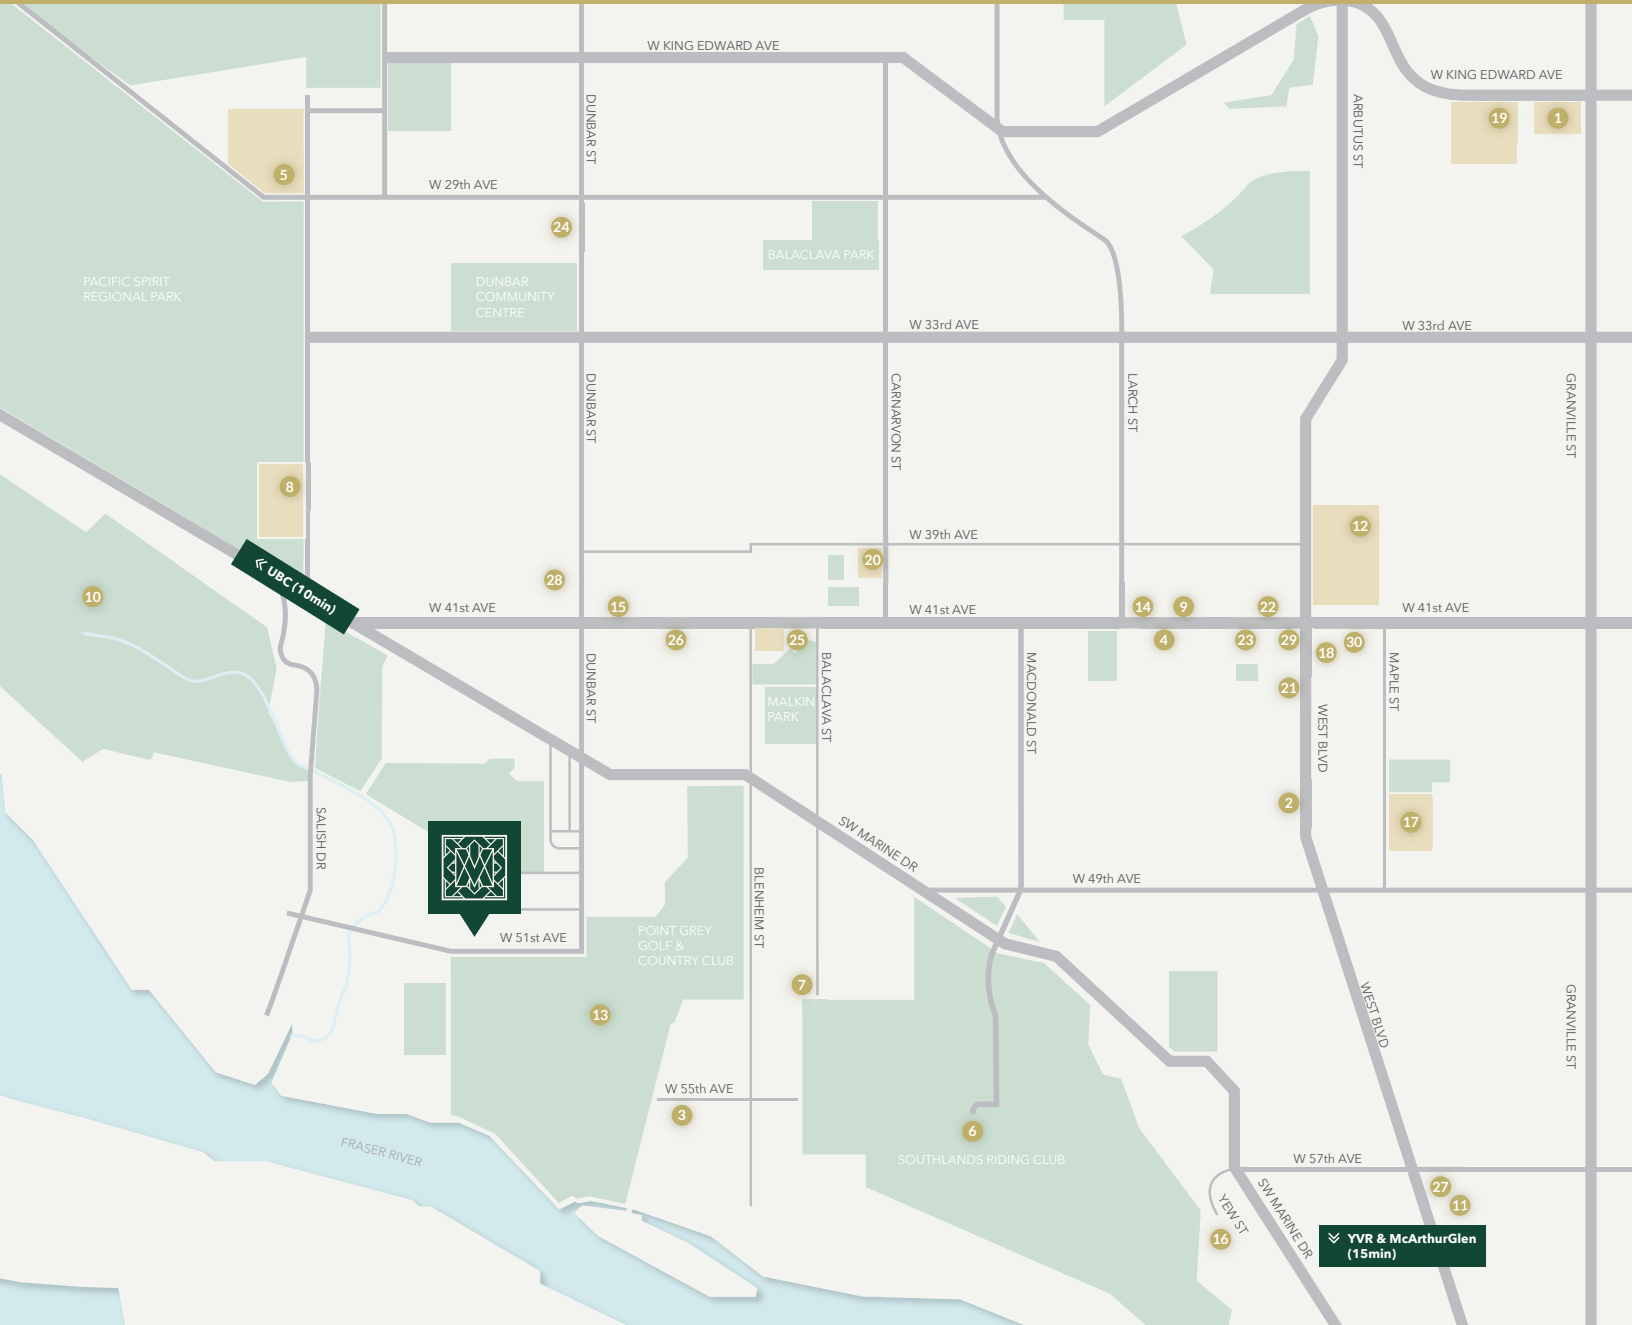

McCleery & Magee

THE ESTATES AT SOUTHLANDS

Education

- 1 York House School
- 5 St. George's School
- 8 Southlands Elementary School
- 12 Point Grey Mini & Secondary School
- 17 Magee Secondary School
- 19 Little Flower Academy
- 20 Kerrisdale Elementary School
- 25 Crofton House School

Shopping & Services

- 2 The Kerrisdale Lumber Co.
- 3 The Carrington Shoppe
- 9 Shoppers Drug Mart
- 15 Marketplace IGA
- 18 London Drugs
- 22 Hill's Of Kerrisdale
- 24 Dunbar Theater
- 17 Choices Market

Culinary & Dining

- 4 Starbucks
- 11 Senova
- 14 Minerva Pizza & Steak House Ltd.
- 23 Faubourg Paris
- 26 Crepe & Cafe
- 28 BlaQ Sheep Fine Coffee
- 29 Benton Brothers Fine Cheese
- 30 Ajisai Sushi Bar