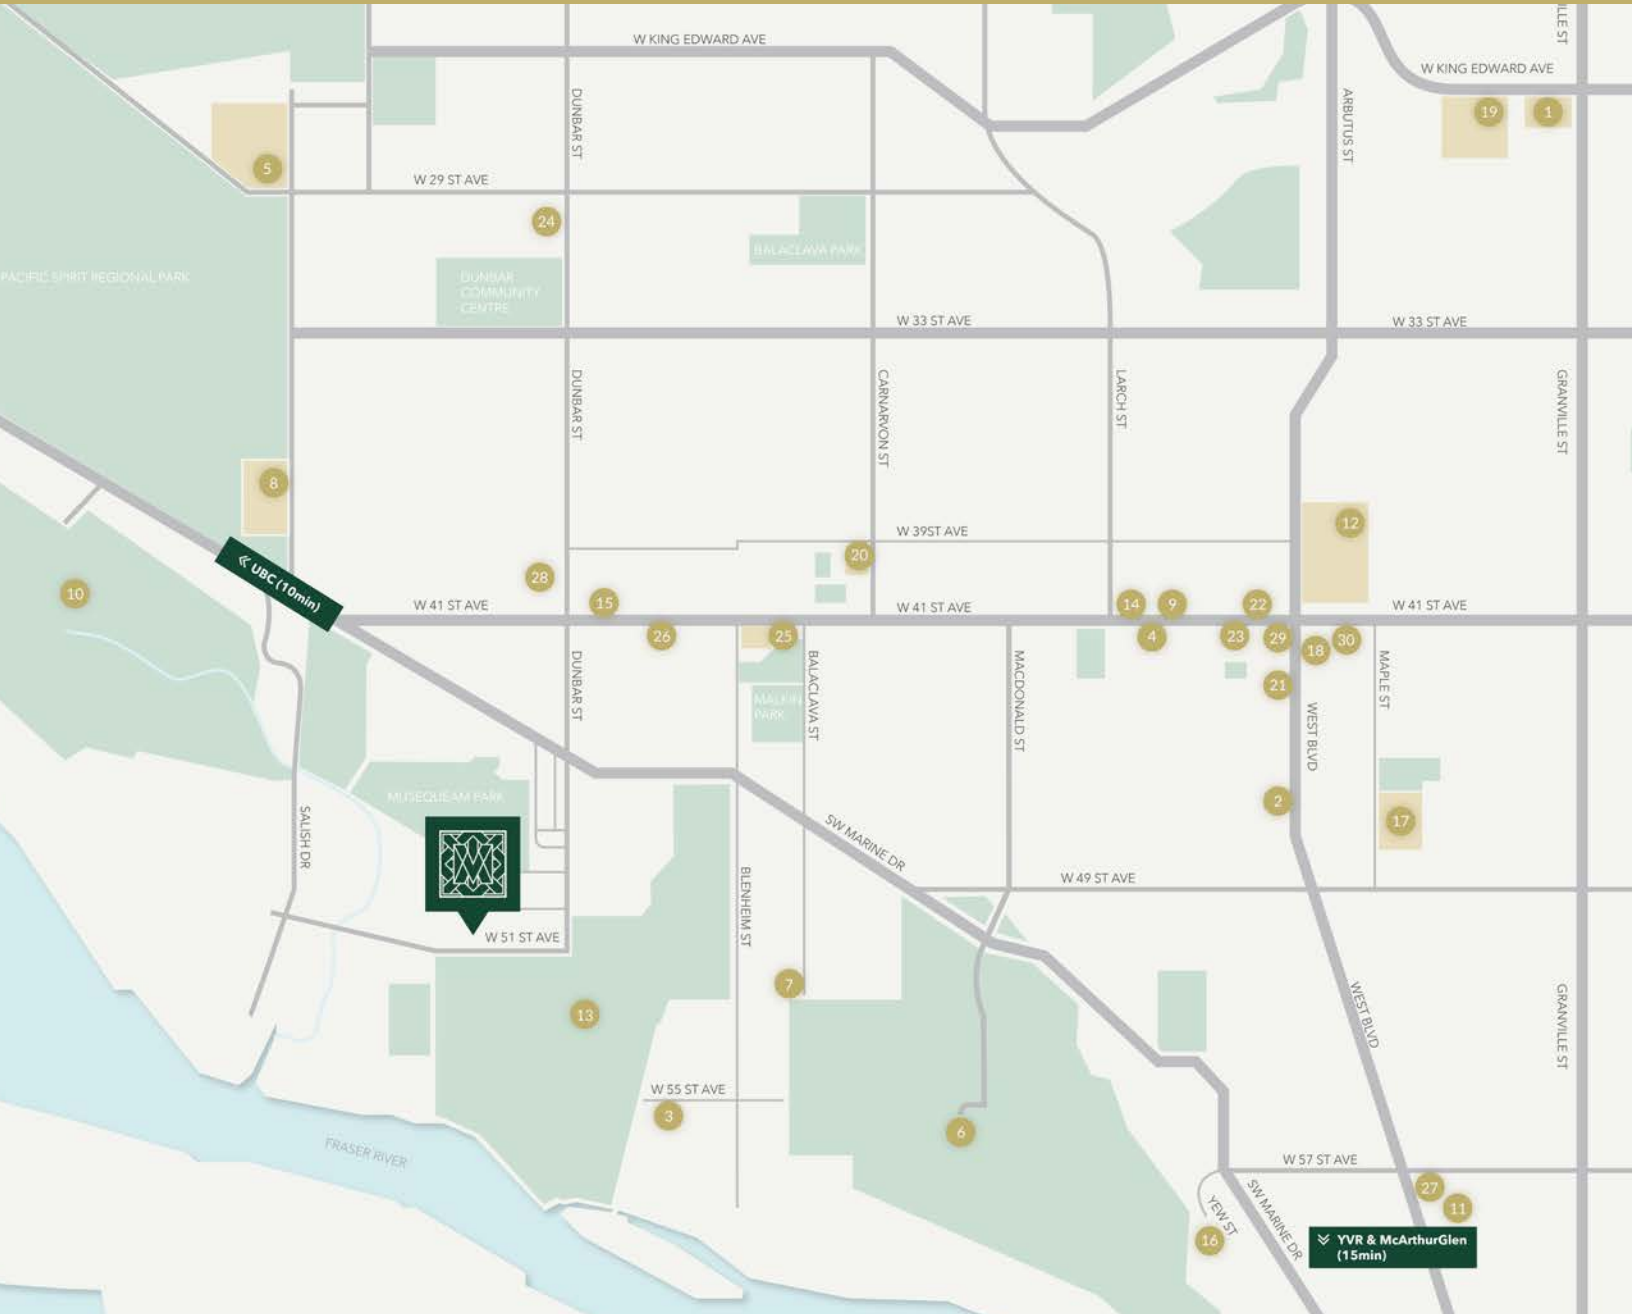

## Education

- 1 York House School
- 5 St. George's School
- 8 Southlands Elementary School
- 12 Point Grey Mini & Secondary School
- 17 Magee Secondary School
- 19 Little Flower Academy
- 20 Kerrisdale Elementary School
- 25 Crofton House School

## Shopping & Services

- 2 The Kerrisdale Lumber Co.
- 3 The Carrington Shoppe
- 9 Shoppers Drug Mart
- 15 Marketplace IGA
- 18 London Drugs
- 22 Hill's Of Kerrisdale
- 24 Dunbar Theater
- 17 Choices Market

## Culinary & Dining

- 4 Starbucks
- 11 Senova
- 14 Minerva Pizza & Steak House Ltd.
- 23 Faubourg Paris
- 26 Crepe & Cafe
- 28 Blaq Sheep Fine Coffee
- 29 Benton Brothers Fine Cheese
- 30 Ajsai Sushi Bar

## Recreation & Entertainment

- 6 Southlands Riding Club
- 7 Southlands Heritage Farms
- 10 Shaugnassy Golf & Country Club
- 13 Point Grey Golf & Country Club
- 16 Marine Drive Golf Club
- 21 Kerrisdale Community Centre