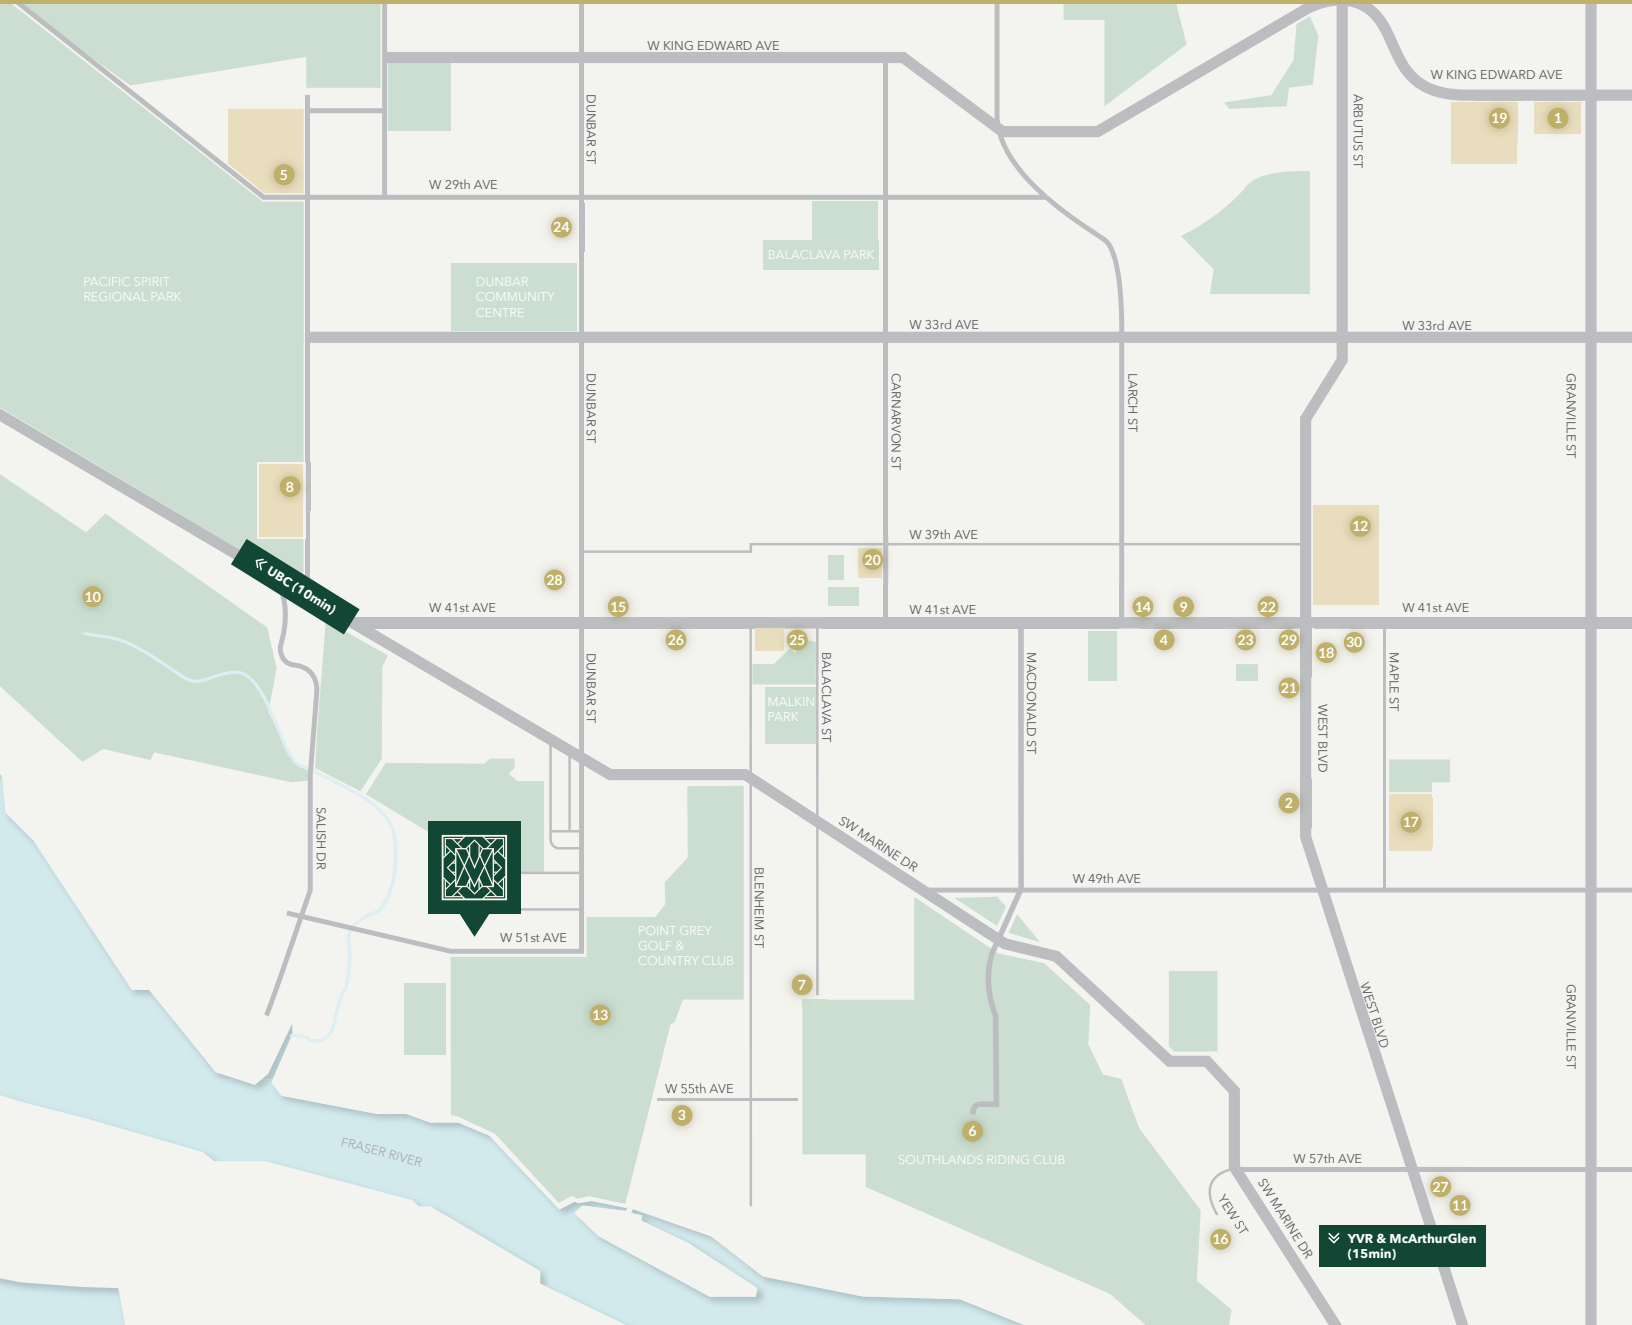

McCleery & Magee

THE ESTATES AT SOUTHLANDS

Education

- 1 York House School
- 5 St. George's School
- 8 Southlands Elementary School
- 12 Point Grey Mini & Secondary School
- 17 Magee Secondary School
- 19 Little Flower Academy
- 20 Kerrisdale Elementary School
- 25 Crofton House School

Shopping & Services

- 2 The Kerrisdale Lumber Co.
- 3 The Carrington Shoppe
- 9 Shoppers Drug Mart
- 15 Marketplace IGA
- 18 London Drugs
- 22 Hill's Of Kerrisdale
- 24 Dunbar Theater
- 17 Choices Market

Culinary & Dining

- 4 Starbucks
- 11 Senova
- 14 Minerva Pizza & Steak House Ltd.
- 23 Faubourg Paris
- 26 Crepe & Cafe
- 28 BlaQ Sheep Fine Coffee
- 29 Benton Brothers Fine Cheese
- 30 Ajsai Sushi Bar